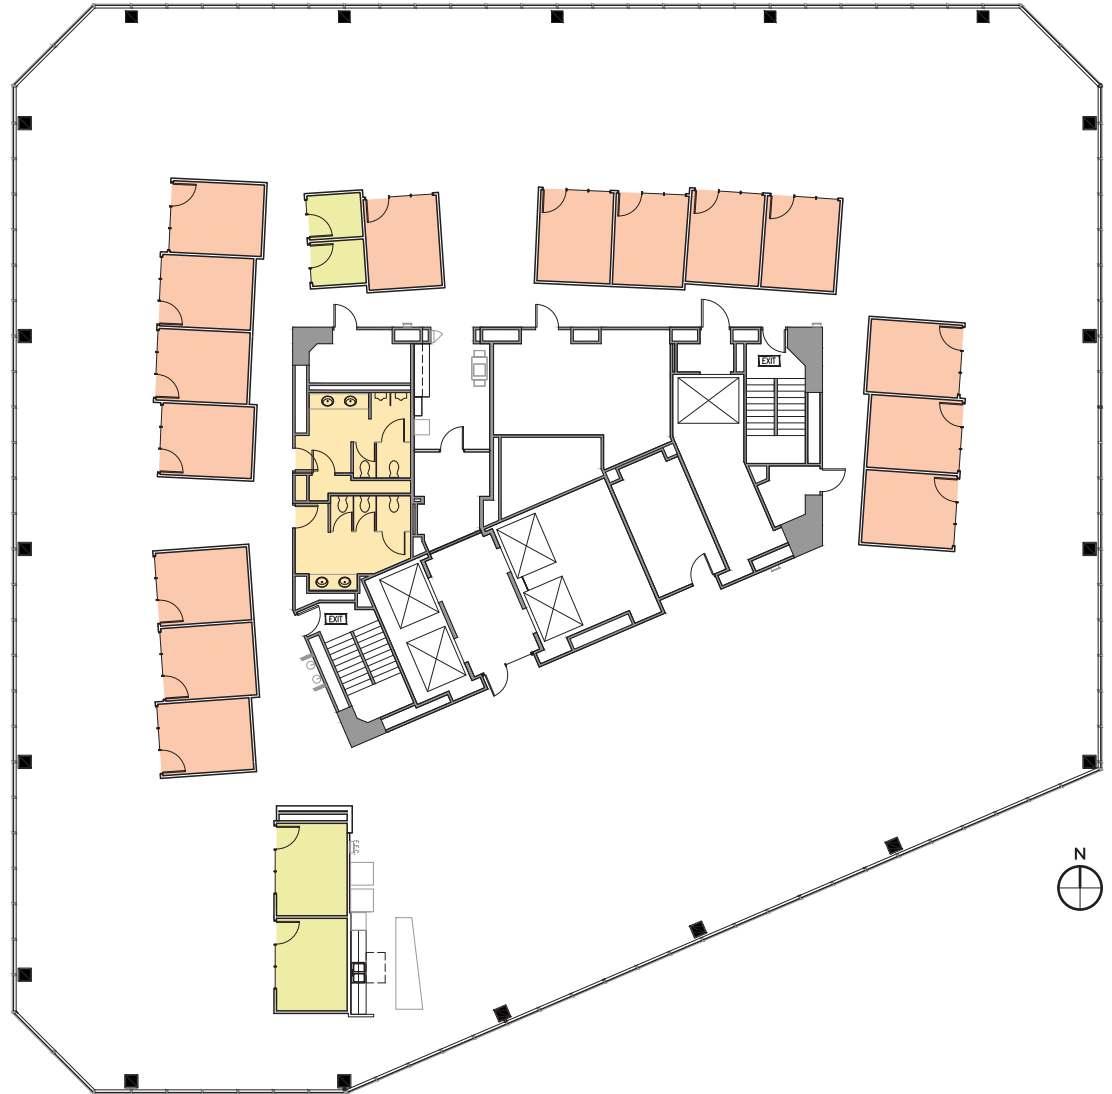

# 12th Floor — Suite 1200

## FEATURES

- ~18,799 rentable sq. ft.
- Available now
- 15 private offices
- 4 phone rooms
- Kitchenette
- Unobstructed views to the East and the Cascade Mountains